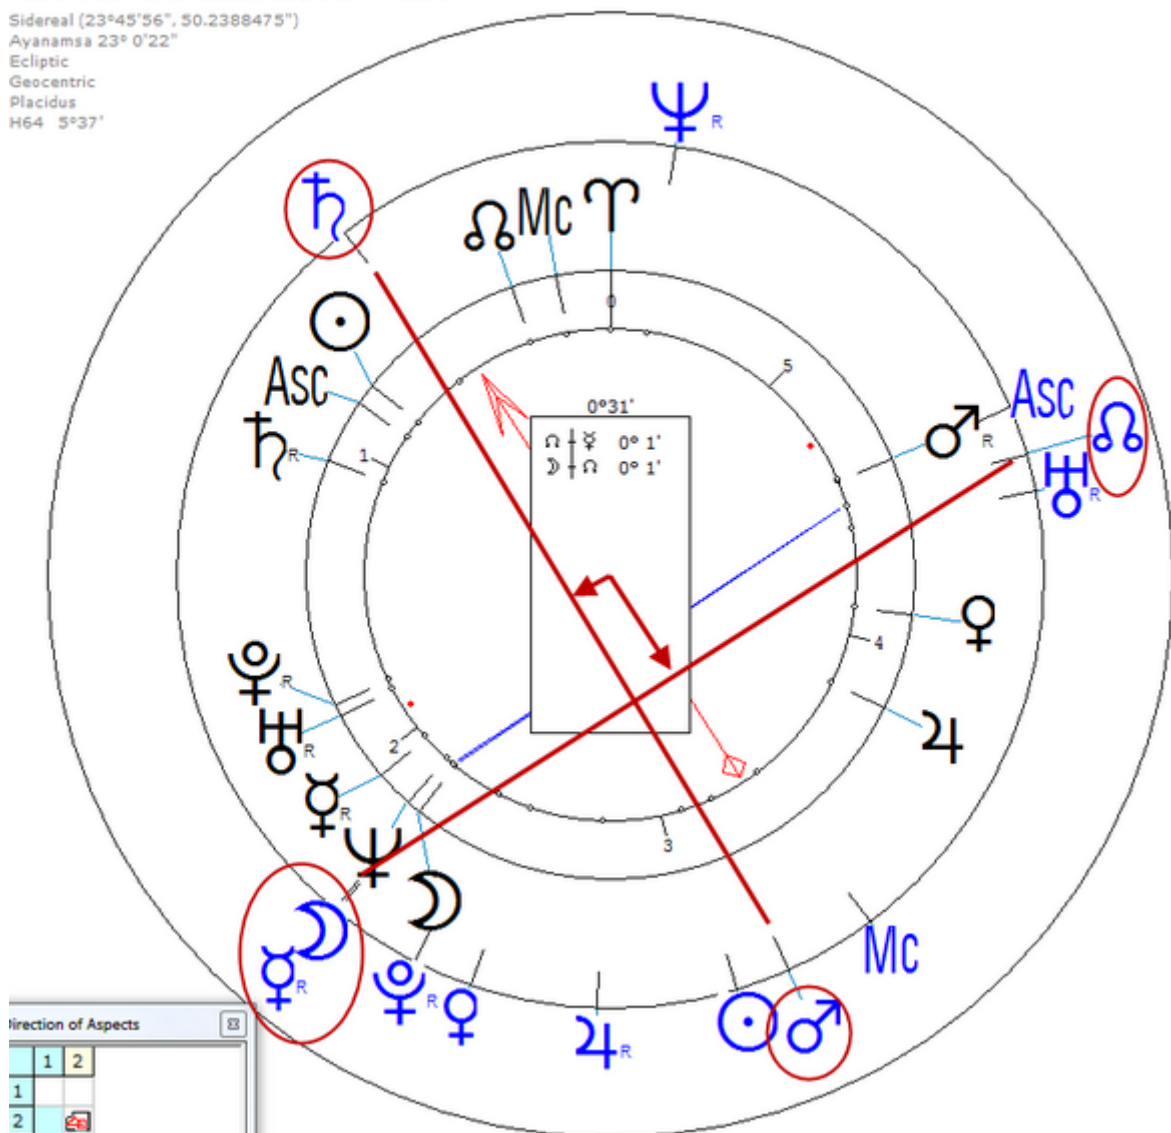

Wojaczek, Rafal

6 December 1945 at 22:45 (= 10:45 PM)Mikolów, Poland, 50n11, 18e55
Polish poet.

<https://www.astro.com/astro-databank/Wojaczek,_Rafal>

He committed suicide on 10 May 1971 around 22.00

Lunar Return (Harmonic 64)

Lunar ♂/♃ = Lunar ☾/♋ = Lunar ♀/♌

Wojaczek, Rafal
6 December 1945 Thu 22:45 (GMT+1) 50n11 18e55
Mikolow, German (Prussian) before 1944, Poland
Sidereal (23°45'56", 50.2388475")
Ayanamsa 23° 0'22"
Ecliptic
Geocentric
Placidus
H64 5°37'